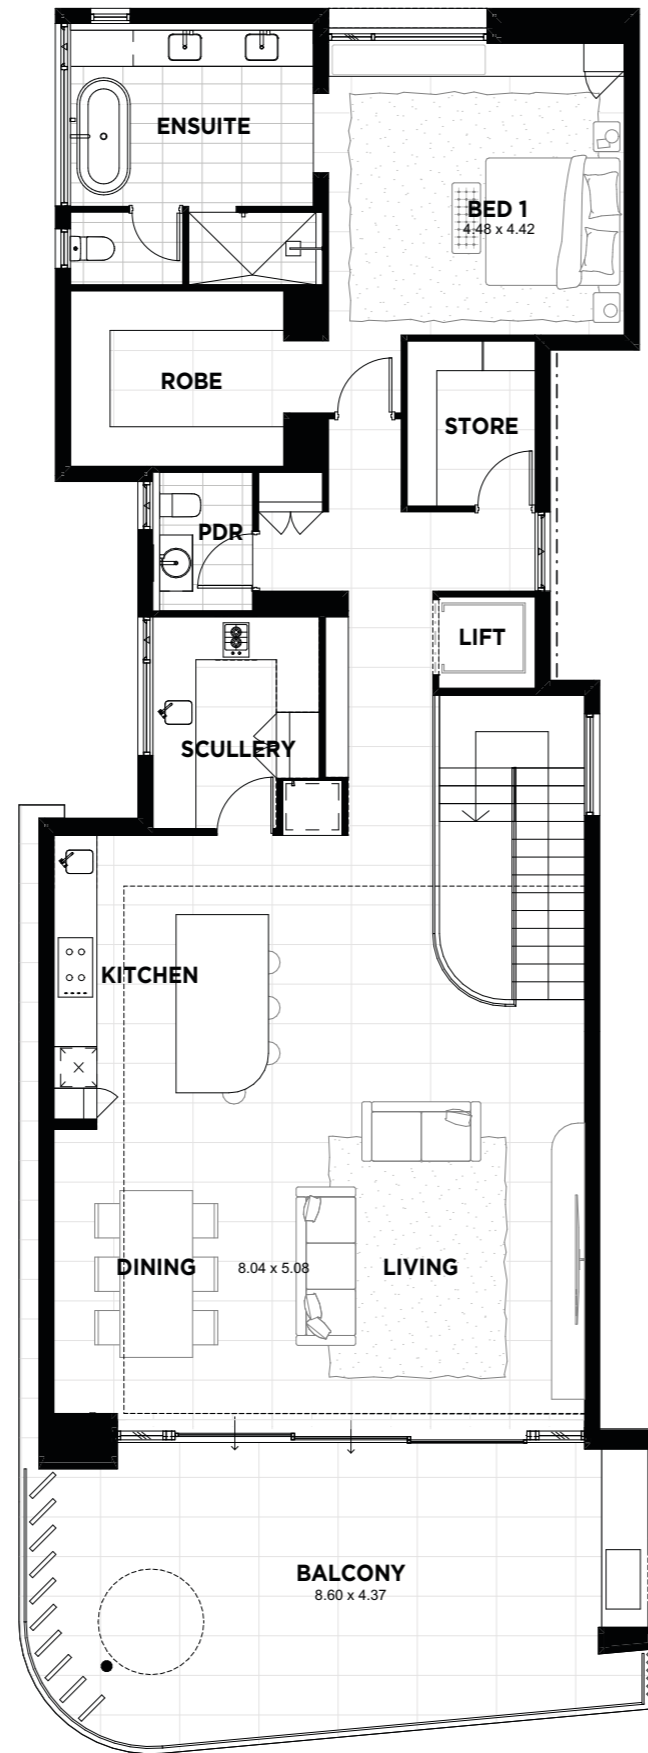

GROUND FLOOR

UPPER FLOOR

THE MARLEE

TOTAL GROUND FLOOR	156m ²
TOTAL UPPER FLOOR	167m ²
TOTAL	429m²

12.2m

4

3

2