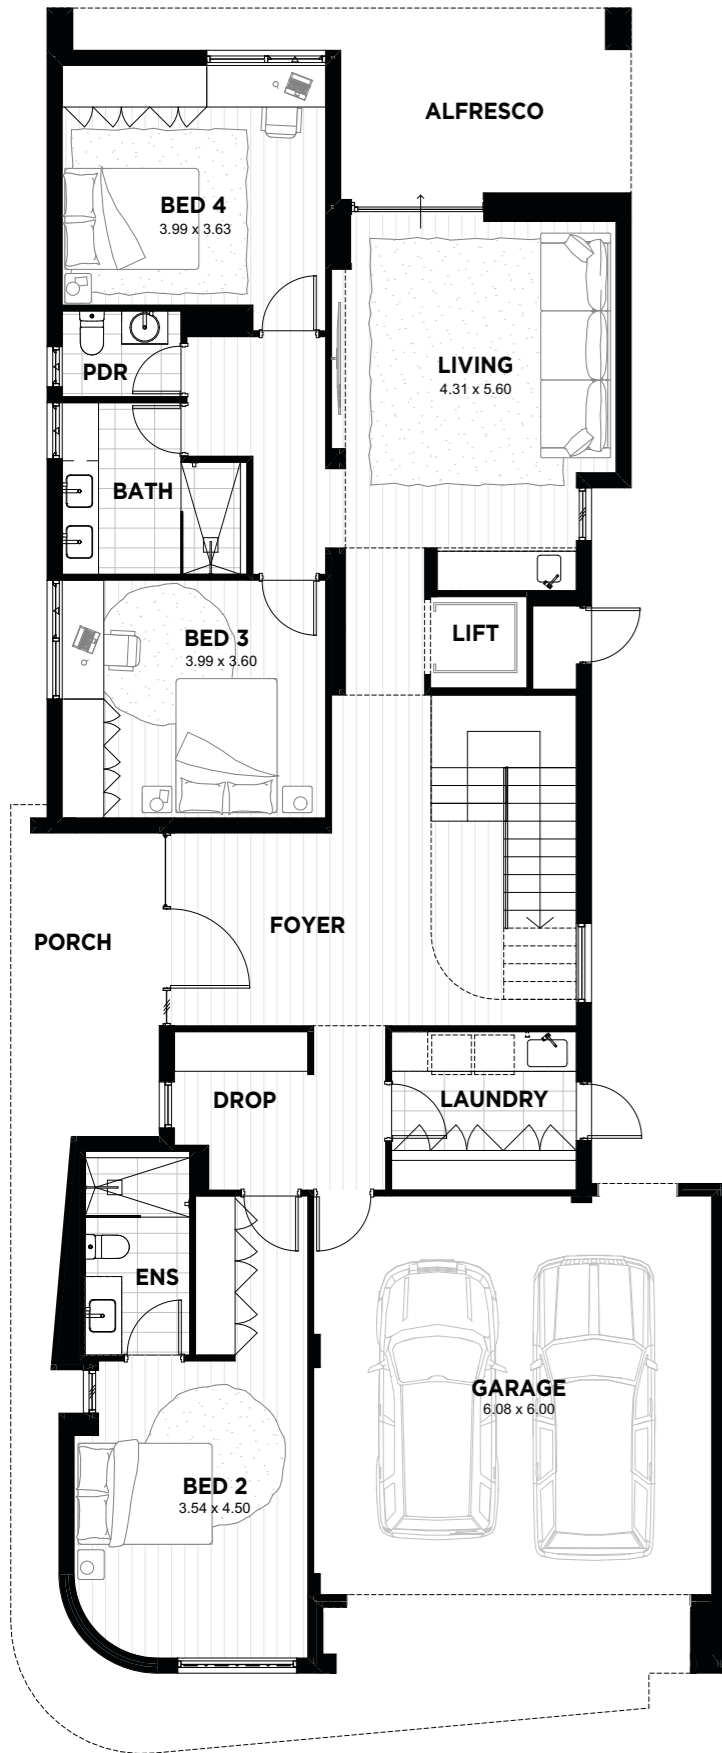

GROUND FLOOR

UPPER FLOOR

THE MARLEE

TOTAL GROUND FLOOR	156m ²
TOTAL UPPER FLOOR	167m ²
TOTAL	429m²

12.2m

4

3

2